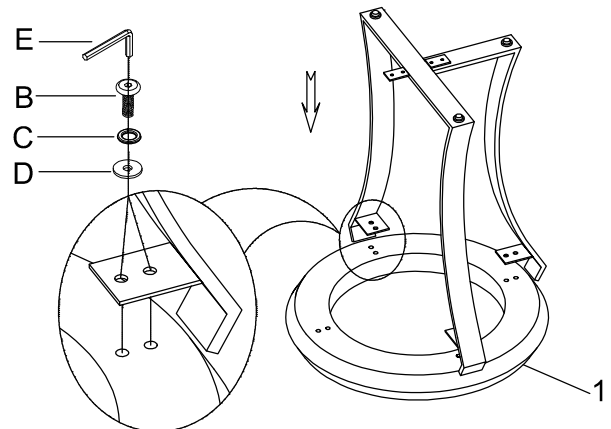

UTTERMOST

ASSEMBLY INSTRUCTIONS

STYLE: 22940

Hardware list

A		Bolt Ø1/4" * 3/8"	4pcs
B		Bolt Ø1/4" * 3/4"	8pcs
C		Spring Washer (Ø1/4")	8pcs
D		Flat Washer (Ø1/4" * Ø16mm)	12pcs
E		Allen Wrench (4mm)	1pc

Parts list

1		Wood top	1pc
2		U Metal leg	1pc
3		L Metal leg	2pcs

Step 1

Step 2

Step 3